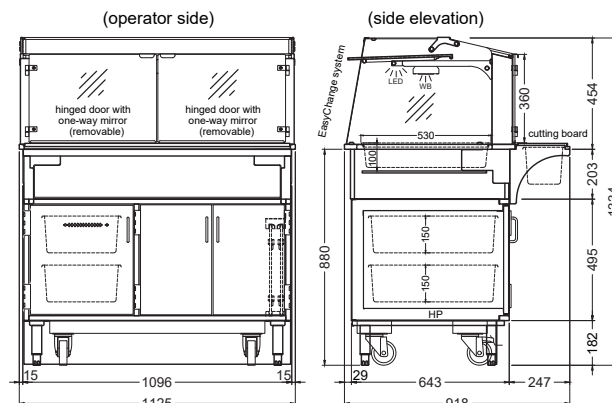

Highlights

- Heated display case with integrated steam generator in the base
- Easy Change: can be used as service display case or self-service display case with insertable front glass (choose between open or closed operation)
- Constant steaming of food products
- 3 heat sources: humid heat, infrared supporting heat and primary heat
- Steam generator operated via pictogram control panel
- Operator side with removable hinged doors made of one-way mirror glass
- GN trays standard usage depth to GN 100 mm
- Variety of accessories enable different presentation of food products
- Easy Clean: easy cleaning and perfect hygiene

Dimensions

Technical data

Item	Item no.	Dimensions (W x D x H)	Connection
DEEP COMFORT E-112-45 HST	S0609028	1125 x 918 x 1334 mm	4330 Watt - 400V/50Hz

Temperature rang

Hot product
+65 °C to
+85 °C

Room
+25°C and 60%
relative humidity